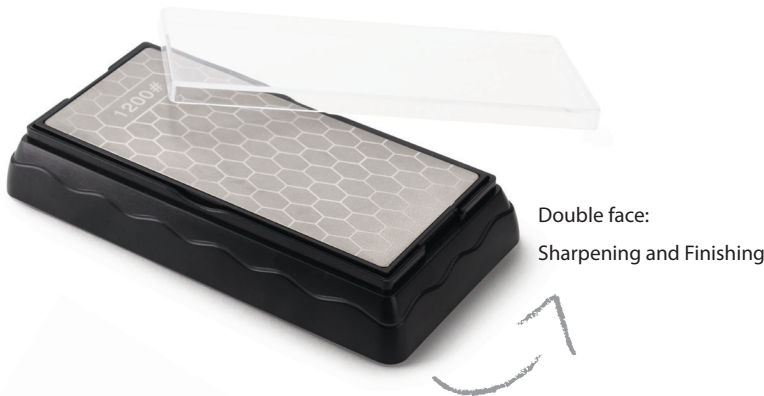

Sharpening Tools

Ideal for Stainless Steel and Ceramic Knives

P300
Diamond Sharpening Stone
Double Face

Stone Dimensions: 6" x 2.6"
Support: 7" x 1.4" x 3.5"
Material: Diamond and ceramic
Grit: 1200/600

Packaging: Color Box
EAN13: 7891060018547
Inner Box: N/A
Master Box: 1