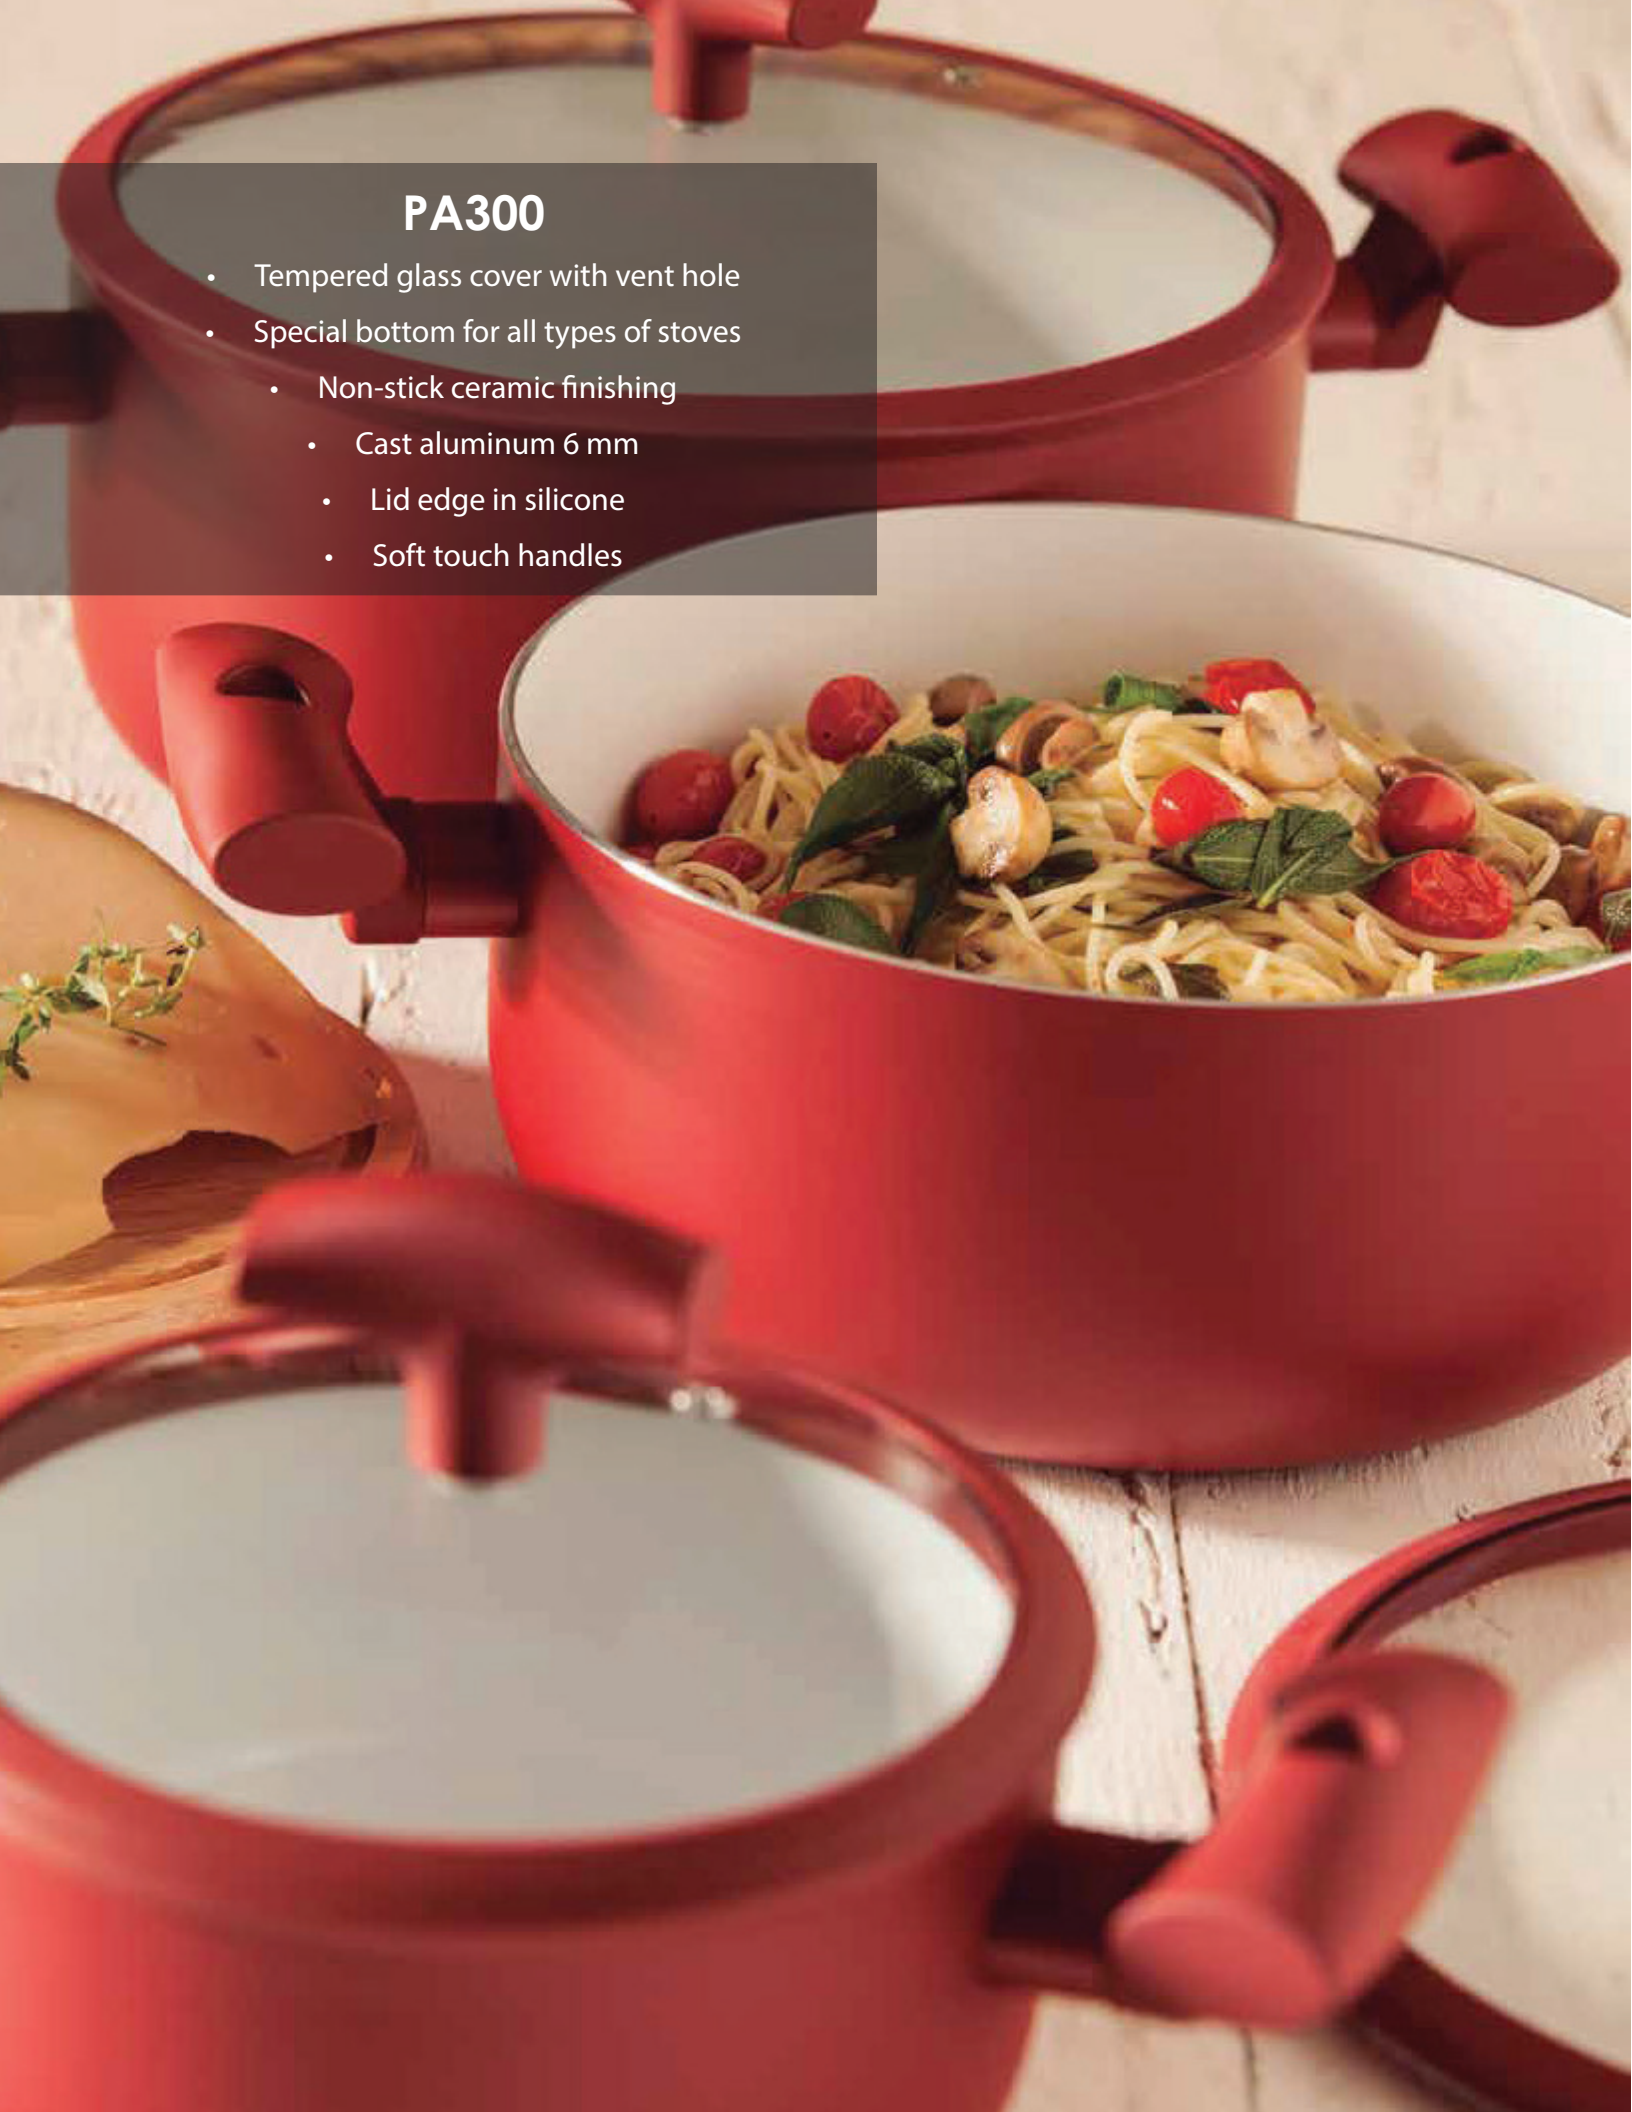

PA300

- Tempered glass cover with vent hole
- Special bottom for all types of stoves
  - Non-stick ceramic finishing
  - Cast aluminum 6 mm
  - Lid edge in silicone
  - Soft touch handles