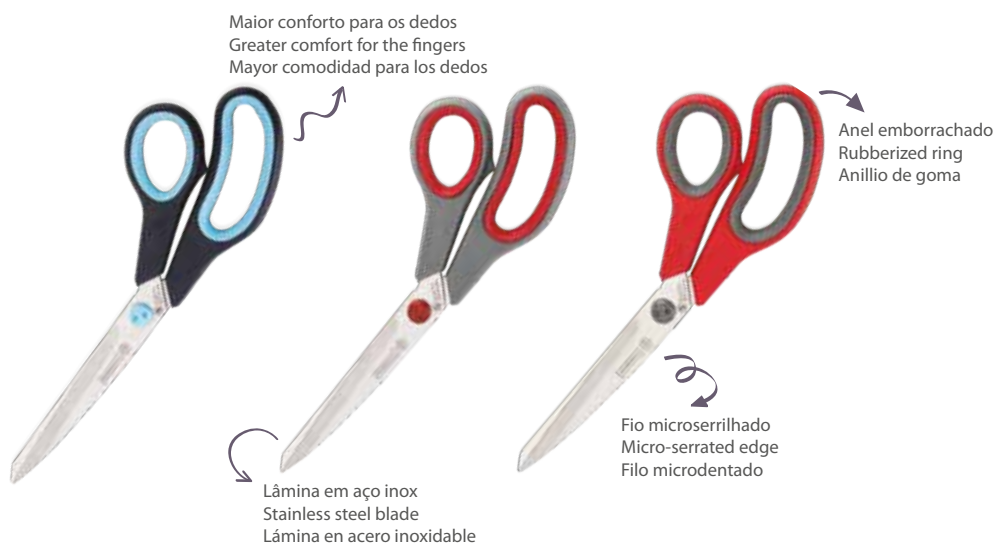

1890M - 9.1/2 SR | 9 1/2"

Tesoura de costura reforçada

Reinforced stitching scissors
Tijeras de coser reforzado
Blister | 7891060754261

Caixa mista | Mixed box | Caja mixta

24,1 x 7,1 cm
Resina termoplástica e aço inox
Thermoplastic resin and stainless steel
Resina termoplástica y acero inox